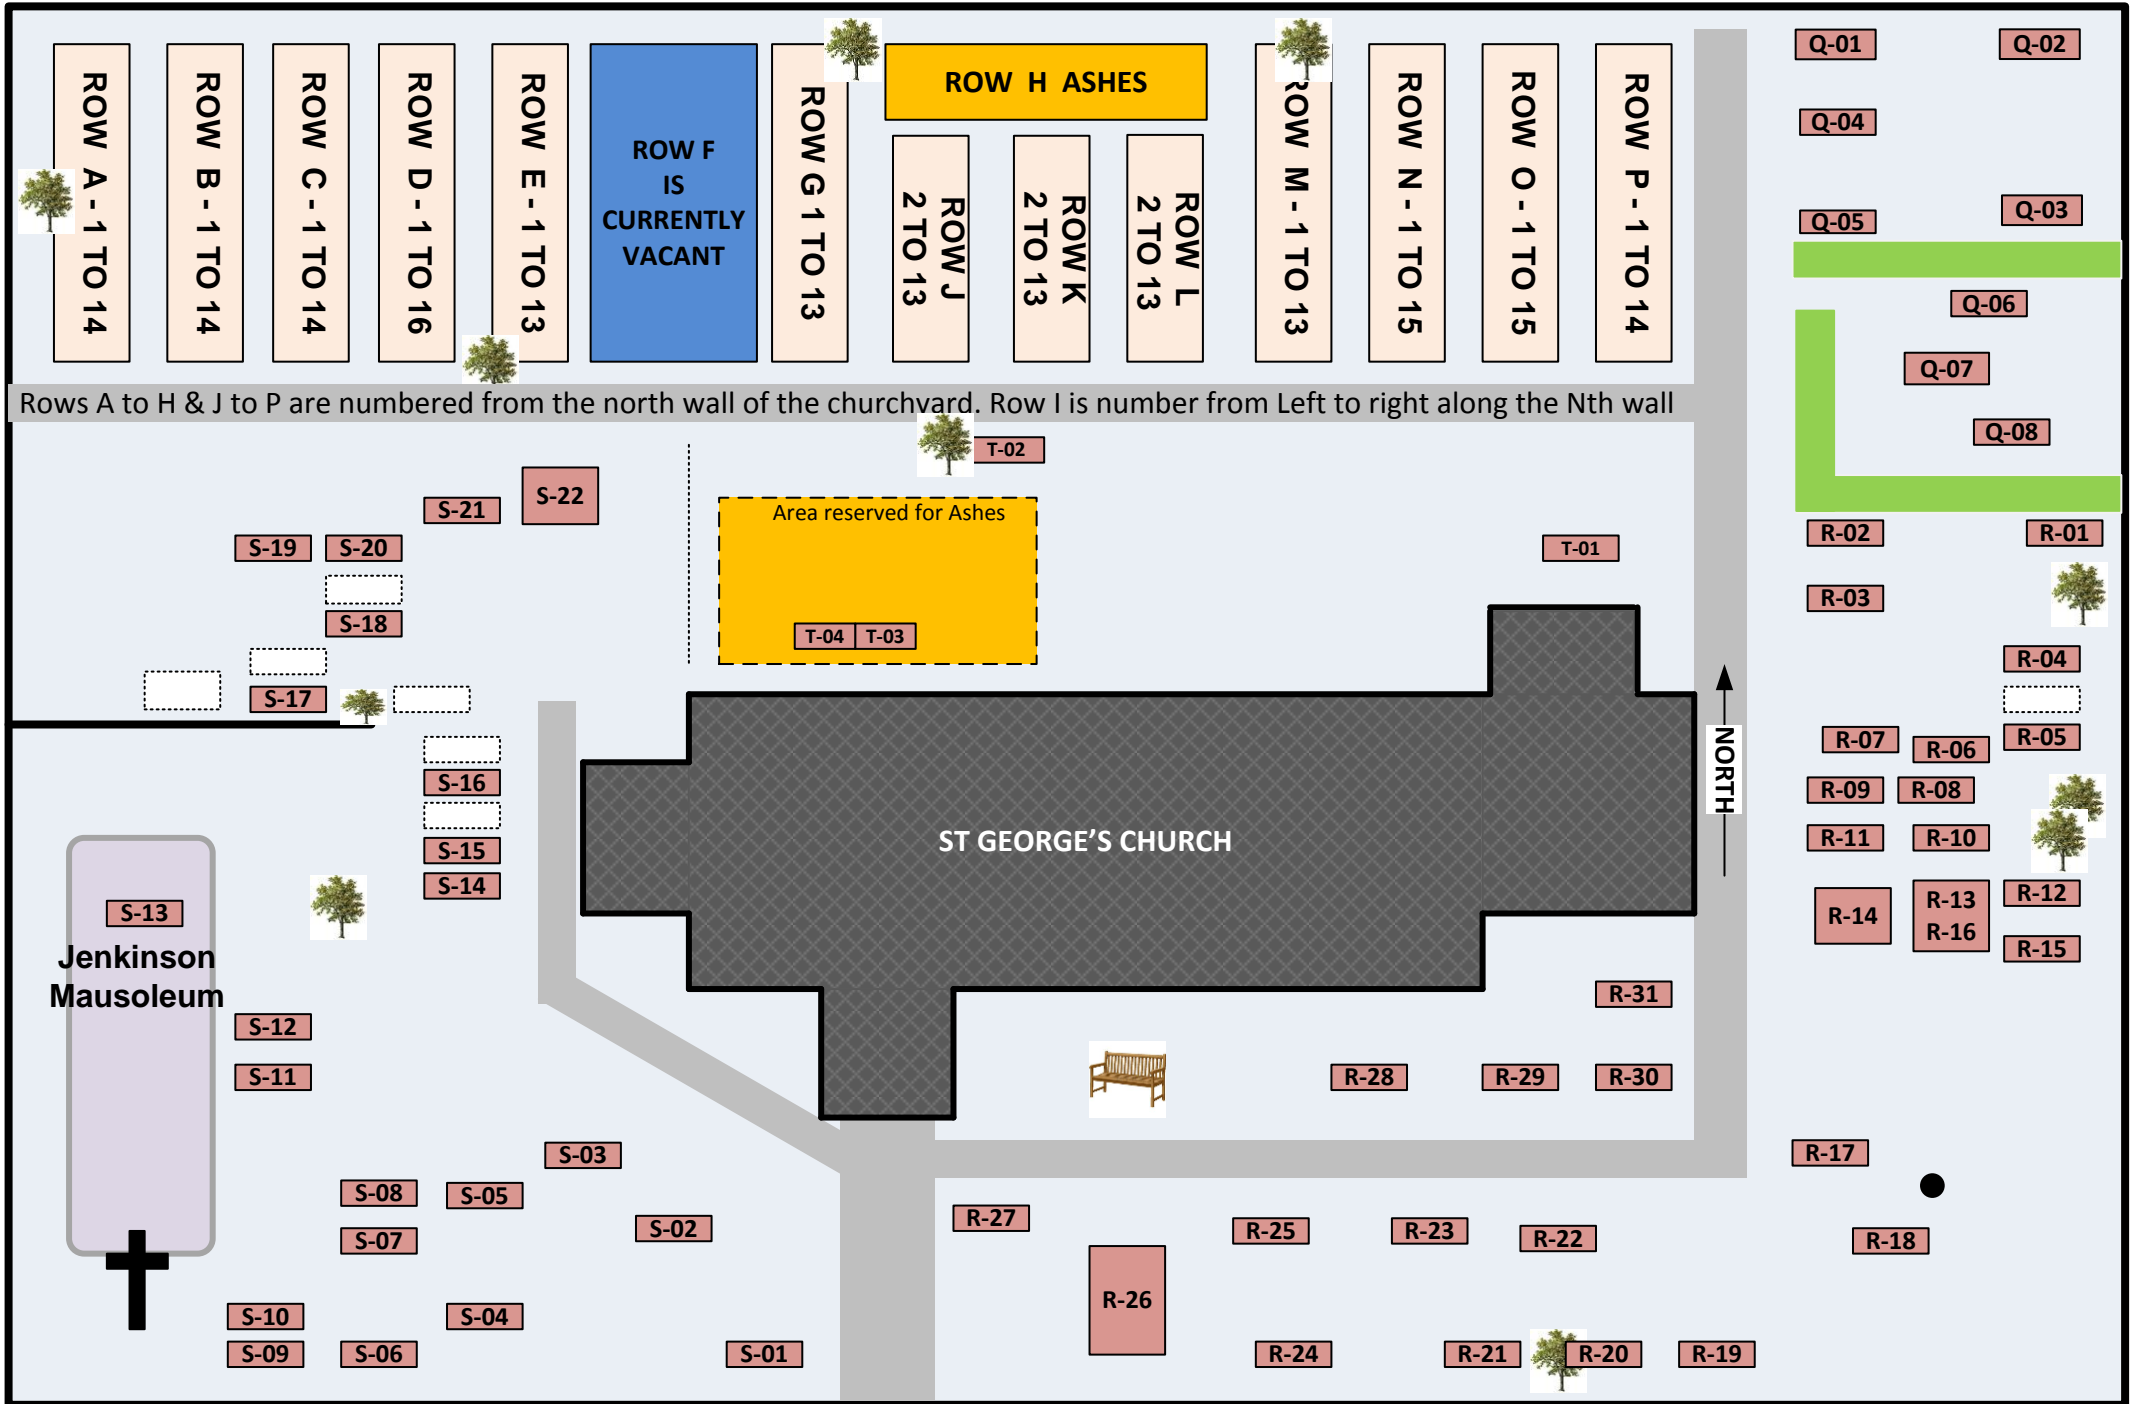

ST GEORGE'S CHURCHYARD PLAN (November 2013)

Rows A to H & J to P are numbered from the north wall of the churchyard. Row I is number from Left to right along the Nth wall

Area reserved for Ashes

Jenkinson Mausoleum